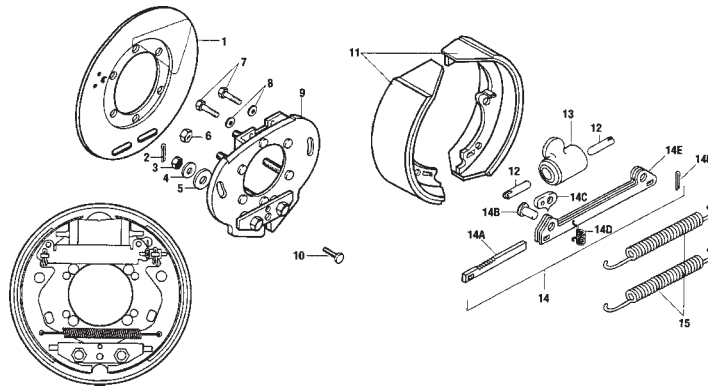

Item #	Description	Part #
	Complete Brake Assy. R.H & L.H.	6225
1	Dust Cover Assembly	568289.3
2	Shoe Hold Down Cotter Pin	568224
3	Shoe Hold Down Nut	568233
4	Shoe Hold Down Spring	568225
5	Shoe Hold Down Washer	568232
6	Nut 1/2"-20 UNF Hex	568235
7	Bolt 3/8"-16 x 3/4"	568231
8	Lock Washer	363334
9	Backing Plate Assembly	-
10	Shoe Hold Down Bolt	568227
11	Shoe & Lining Kit	K363925
12	Push Rod	K568228
13	Wheel Cylinder	-
14	Self Adjuster Assembly	568259
14A	Rack	-
14B	Clevis Pin 3/8" x 3/4"	-
14C	Pawl	-
14D	Spring Pawl	-
14E	Sleeve Assembly	-
14F	Cotter Pin 5/21"x 3/4"	-
15	Retract Assembly	568226
16	Brake Line Connector	568230