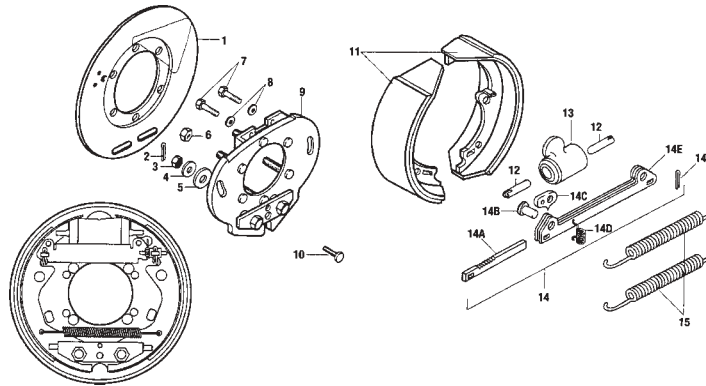

**AL-KO 9000 LBS, 10,000 LBS & 12,000 LBS
12 X 3-1/2" ELECTRIC BRAKE ASSEMBLY**

Item #	Description	Part #
	*Complete Brake Assembly R.H.	K568255.1
	*Complete Brake Assembly L.H.	K568255.2
1	Brake Attaching Nut 1/2"-20	UN-2
2	Dust Cover Assembly	568229
3	Shoe Hold Down Cotter Pin	568224
4	Shoe Hold Down Nut	568233
5	Shoe Hold Down Spring	568225
6	Shoe Hold Down Washer	568232
7	Pin Retaining "E" Clip	568249
8	Backing Plate Assembly	-
9	Brake Mounting Stud	568250
10	Strain Relief Adapter	568258
11	Strain Relief	568243
12	Self-Adjuster Pivot Pin	568238
13	R.H. Auto Adjuster Lever	568253
13	L.H. Auto Adjuster Lever	568254
14	Self-Adjuster Bias Lever	568241
15	Self-Adjuster Spring	568239
16	Shoe & Lining Kit	K568251
17	Shoe Hold Down Bolt	568227
18	Cable Assembly	568245
19	Cable Guide	568246
20	Retract Spring	568226
21	Self Adjuster Socket	568272
22	R.H. Adjuster Assembly	568256
22	L.H. Adjuster Assembly	568257
23	Slipper Block	568242
24	R.H. Lever Assembly	568236
24	L.H. Lever Assembly	568237
25	Magnet Spring	568240
26	Lever Retaining Washer	568248
27	Lever Retaining "E" Clip	568247
28	Magnet Assembly	K568252

* Complete Assembly for 9k-10K & 12k Axles

**AL-KO 9000 LBS, 10,000 LBS & 12,000 LBS
12-1/4 X 3-3/8" HYDRAULIC BRAKE ASSEMBLY**

Item #	Description	Part #
	Complete Brake Assy. R.H & L.H.	K568213
1	Dust Cover Assembly	568229
2	Shoe Hold Down Cotter Pin	568224
3	Shoe Hold Down Nut	568233
4	Shoe Hold Down Spring	568225
5	Shoe Hold Down Washer	568232
6	Nut 1/2"-20 UNF Hex	568235
7	Bolt 3/8"-16 x 3/4"	568231
8	Lock Washer	363334
9	Backing Plate Assembly	-
10	Shoe Hold Down Bolt	568227
11	Shoe & Lining Kit	K568234
12	Push Rod	K568228
13	Wheel Cylinder	568214
14	Self Adjuster Assembly	568259
14A	Rack	-
14B	Clevis Pin 3/8" x 3/4"	-
14C	Pawl	-
14D	Spring Pawl	-
14E	Sleeve Assembly	-
14F	Cotter Pin 5/21"x 3/4"	-
15	Retract Assembly	568226
16	Brake Line Connector	568230