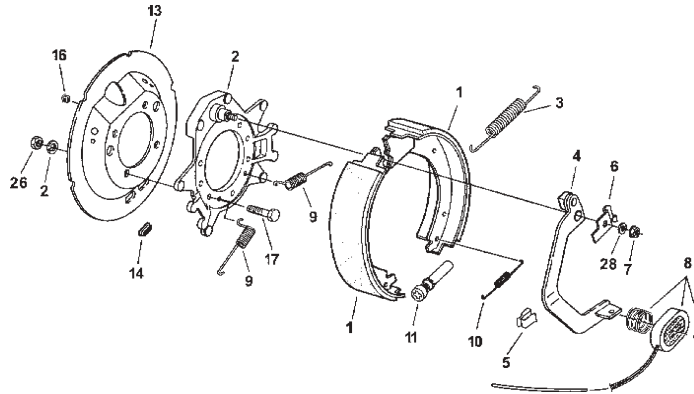

Item #	Description	Qty.	Part #
	LH Complete Brake Assembly		K23-428-00
	RH Complete Brake Assembly		K23-429-00
1	L.H. Brake Shoe & Lining Kit	1	K71-497-00
1	R.H. Brake Shoe & Lining Kit	1	K71-496-00
2	Backing Plate	1	036-119-02
3	*Shoe Return Spring	1	046-119-00
4	***LH Actuator Arm Assembly	1	047-124-01
4	***RH Actuator Arm Assembly	1	014-125-01
5	Wire Clip	3	027-039-00
6	L.H. Lever Arm Retainer	1	071-455-01
6	R.H. Lever Arm Retainer	1	071-455-02
7	Flange Nut	1	006-092-01
8	Magnet Kit	1	K71-441-00
9	Centering Spring	2	046-136-00
10	**Adjuster Spring (red)	1	046-018-00
11	**Adjuster Assembly	1	048-017-00
13	Dust Shield (sold separate)		036-118-20
14	Adjuster Slot Plug	2	046-007-00
16	Magnet Wire Grommet	1	046-016-00
17	Brake Mounting Bolt	4	007-251-00
26	Hex Nut	4	006-129-00
27	Lockwasher	4	005-058-00
28	Washer	1	005-142-00

*K71-412-00 Brake Spring Kit
**K71-411-00 Adjusting Screw & Spring Kit
***K71-413-00 L.H. Actuator Arm Kit
***K71-414-00 R.H. Actuator Arm Kit