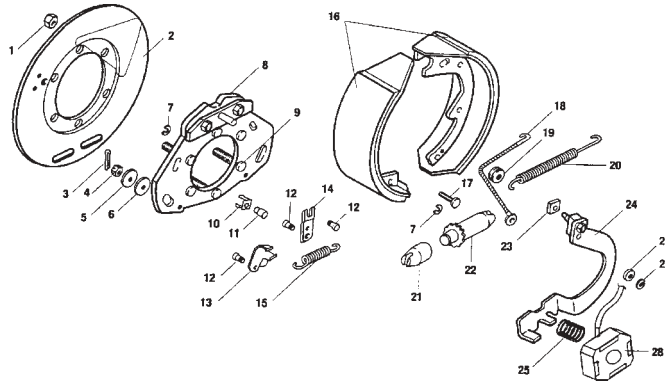

**AL-KO 9000 LBS, 10,000 LBS & 12,000 LBS
12 X 3-1/2" ELECTRIC BRAKE ASSEMBLY**

Item #	Description	Part #
	*Complete Brake Assembly R.H.	K568255.1
	*Complete Brake Assembly L.H.	K568255.2
1	Brake Attaching Nut 1/2"-20	UN-2
2	Dust Cover Assembly	568229
3	Shoe Hold Down Cotter Pin	568224
4	Shoe Hold Down Nut	568233
5	Shoe Hold Down Spring	568225
6	Shoe Hold Down Washer	568232
7	Pin Retaining "E" Clip	568249
8	Backing Plate Assembly	-
9	Brake Mounting Stud	568250
10	Strain Relief Adapter	568258
11	Strain Relief	568243
12	Self-Adjuster Pivot Pin	568238
13	R.H. Auto Adjuster Lever	568253
13	L.H. Auto Adjuster Lever	568254
14	Self-Adjuster Bias Lever	568241
15	Self-Adjuster Spring	568239
16	Shoe & Lining Kit	K568251
17	Shoe Hold Down Bolt	568227
18	Cable Assembly	568245
19	Cable Guide	568246
20	Retract Spring	568226
21	Self Adjuster Socket	568272
22	R.H. Adjuster Assembly	568256
22	L.H. Adjuster Assembly	568257
23	Slipper Block	568242
24	R.H. Lever Assembly	568236
24	L.H. Lever Assembly	568237
25	Magnet Spring	568240
26	Lever Retaining Washer	568248
27	Lever Retaining "E" Clip	568247
28	Magnet Assembly	K568252

* Complete Assembly for 9k-10K & 12k Axles