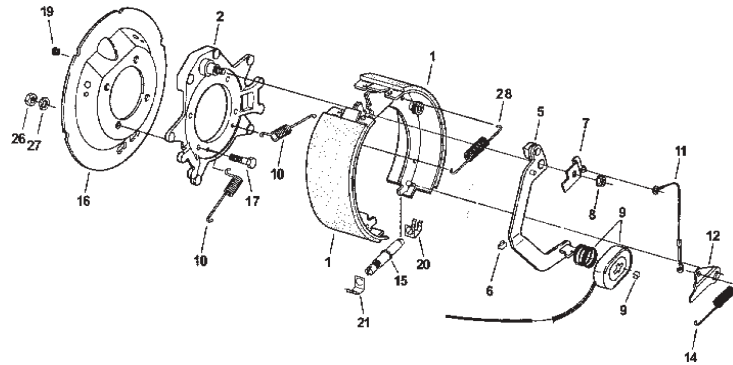

**DEXTER 8000 LBS
12-1/4" x 3-3/8" ELECTRIC BRAKE ASSEMBLY**

Item #	Description	Qty.	Part #
	LH Complete Brake Assembly	1	K23-434-00
	RH Complete Brake Assembly	1	K23-435-00
1	LH Shoe & Lining Kit	1	K71-499-00
	RH Shoe & Lining Kit	1	K71-498-00
2	Backing Plate Assembly	1	036-119-02
5	* LH Actuator Arm Assembly	1	047-123-38
	* RH Actuator Arm Assembly	1	047-123-37
6	* Wire Clip	1	027-039-00
7	LH Arm / Shoe Retainer	1	071-455-01
	RH Arm / Shoe Retainer	1	071-455-02
8	Flange Nut	1	006-092-01
9	Magnet Kit	1	K71-375-00
10	**Centering Pin	2	046-136-00
11	***Adjuster Cable	1	071-462-00
12	***LH Adjuster Lever	1	071-464-00
12	RH Adjuster Lever	1	071-463-00
14	**Adjustor Spring	1	046-137-00
15	***LH Adjuster Assembly	1	048-019-00
	*** RH Adjuster Assembly	1	048-020-00
16	Dust Shield	1	036-115-20
17	Brake Mounting Screw	4	007-097-00
19	Wire Grommet	1	046-016-00
20	Adjuster Clip (Thread End)	1	046-132-00
21	Adjuster Clip (Barrel End)	1	046-133-00
26	Brake Mounting Nut	4	006-129-00
27	Brake Mounting Lockwasher	4	005-058-00
28	**Return Spring	1	046-119-00

*K71-413-00 L.H. Actuator Arm Kit

*K71-414-00 R.H. Actuator Arm Kit

**K71-506-00 Brake Spring Kit

***K71-504-00 L.H. Brake Adjuster Kit