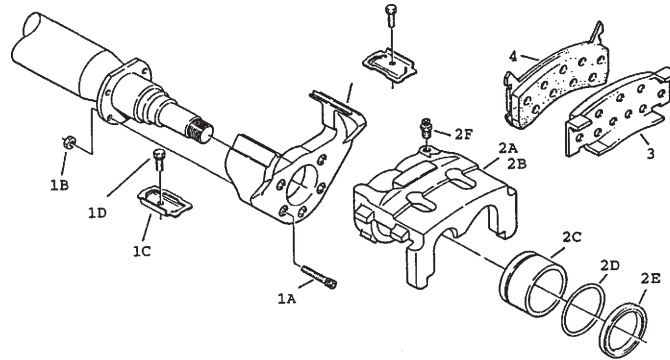

AL-KO 10,000 LBS & 12,000 LBS HYDRAULIC DISC BRAKE PARTS

Part #	Description
9231151	RH Caliper Complete
9231512	LH Caliper Complete
080862	Caliper Repair Kit
WMX87	Brake Pad Axle Set