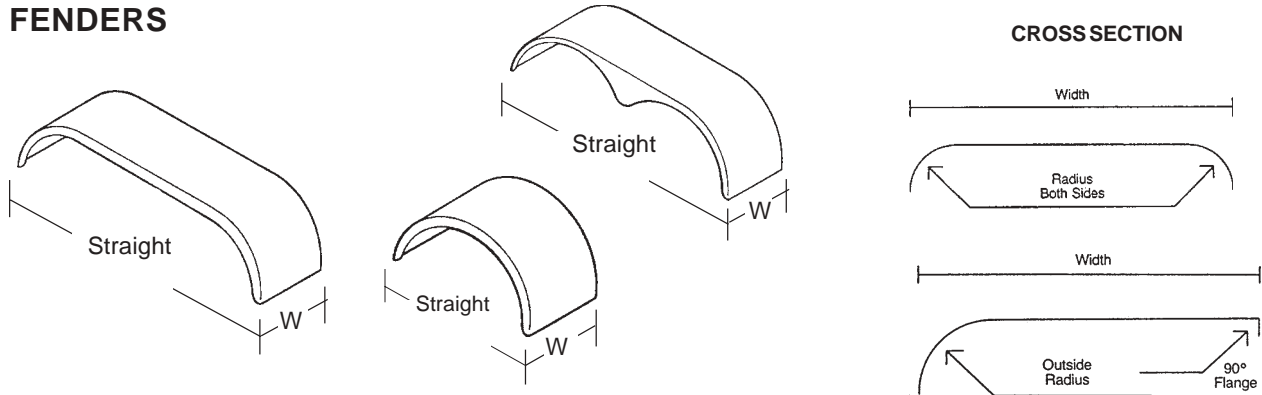

#### 1" Outside Radius 90 Degree Flange 16 Gauge

PART NO.	WIDTH	STRAIGHT LENGTH*	CURVED LENGTH*	HEIGHT*	WHEEL SIZE	AVAILABILITY
<b>Single</b>						
#2105	9"	32"	48"	15.25"	14-15"	S
#2108	10-3/4"	32"	50"	15.25"	14-15"	B
<b>Tandem Tear Drop</b>						
#2121	9"	66"	90"	19.5"	13-14"	S
#2122	9"	72"	96"	20.5"	14-15"	S / B