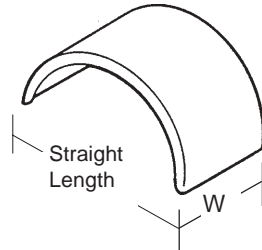

#### 1" Outside Radius 90 Degree Flange 16 Gauge

PART NO.	WIDTH	STRAIGHT LENGTH*	CURVED LENGTH*	HEIGHT*	WHEEL SIZE	AVAILABILITY
<b>Single</b>						
#2105	9"	32"	48"	15.25"	14-15"	S
#2108	10-3/4"	32"	50"	15.25"	14-15"	B
<b>Tandem Tear Drop</b>						
#2121	9"	66"	90"	19.5"	13-14"	S
#2122	9"	72"	96"	20.5"	14-15"	S / B

#### 1" Outside Radius 90 Degree Flange 14 Gauge with Steel Tread Plate

<b>Tandem Tear Drop</b>						
#2122-T	9"	72"	96"	20.5"	14-15"	S
#2124-T	10-3/4"	72"	96"	20.5"	15-16"	S

#### 1" Outside Radius 90 Degree Flange .100 Aluminum Tread Plate

<b>Tandem Tear Drop</b>						
#2199-103AT	10"	72"	98"	20.5"	15-16"	S
#2199-130AT	10"	68"	98"	20.5"	15-16"	S
#2199-134AT	9"	72"	98"	20.5"	15-16"	S

\*Straight Length, Curved Length, and Height Measurements are  $\pm 1/2"$ . These are for reference only.

FENDERS, CONT.

**1.25" Radius Both Sides 14 Gauge**

PART NO.	WIDTH	STRAIGHT LENGTH*	CURVED LENGTH*	HEIGHT*	WHEEL SIZE	AVAILABILITY
<b>Single</b>						
630	6"	24"	30"	7.75"	8" & 12"	S / B
7530	7.5"	24"	30"	7.75"	8" & 12"	S / B
7539	7.5"	30"	39"	10.50"	13-14"	S / B
7548	7.5"	33"	48"	14.50"	14-15"	S / B
948	9"	33"	48"	14.50"	14-15"	S / B
1048**	10"	33"	48"	14.50"	14-15"	S / B
<b>Tandem</b>						
7566T	7.5"	66"	85.50"	17.50"	13-14"	S / B
968T	9"	68"	86.50"	16.50"	15"	S / B
1072T**	10"	72"	90"	17.00"	15-16-16.5"	S / B
<b>Triple</b>						
75102T	7.5"	102"	122"	16.50"	13-14"	S
9102T	9"	102"	122"	16.50"	15"	S / B