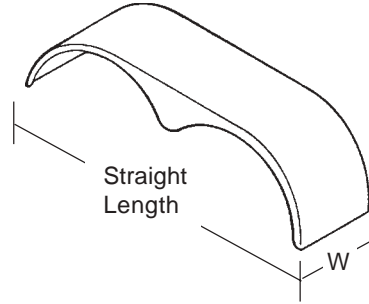

#### 1" Outside Radius 90 Degree Flange 16 Gauge

PART NO.	WIDTH	STRAIGHT LENGTH*	CURVED LENGTH*	HEIGHT*	WHEEL SIZE	AVAILABILITY
<b>Single</b>						
#2105	9"	32"	48"	15.25"	14-15"	S
#2108	10-3/4"	32"	50"	15.25"	14-15"	B
<b>Tandem Tear Drop</b>						
#2121	9"	66"	90"	19.5"	13-14"	S
#2122	9"	72"	96"	20.5"	14-15"	S / B

#### 1" Outside Radius 90 Degree Flange 14 Gauge with Steel Tread Plate

<b>Tandem Tear Drop</b>						
#2122-T	9"	72"	96"	20.5"	14-15"	S
#2124-T	10-3/4"	72"	96"	20.5"	15-16"	S

#### 1" Outside Radius 90 Degree Flange .100 Aluminum Tread Plate

<b>Tandem Tear Drop</b>						
#2199-103AT	10"	72"	98"	20.5"	15-16"	S
#2199-130AT	10"	68"	98"	20.5"	15-16"	S
#2199-134AT	9"	72"	98"	20.5"	15-16"	S

\*Straight Length, Curved Length, and Height Measurements are  $\pm 1/2"$ . These are for reference only.

FENDERS, CONT.

**1.25" Radius Both Sides 14 Gauge**

PART NO.	WIDTH	STRAIGHT LENGTH*	CURVED LENGTH*	HEIGHT*	WHEEL SIZE	AVAILABILITY
<b>Single</b>						
630	6"	24"	30"	7.75"	8" & 12"	S / B
7530	7.5"	24"	30"	7.75"	8" & 12"	S / B
7539	7.5"	30"	39"	10.50"	13-14"	S / B
7548	7.5"	33"	48"	14.50"	14-15"	S / B
948	9"	33"	48"	14.50"	14-15"	S / B
1048**	10"	33"	48"	14.50"	14-15"	S / B
<b>Tandem</b>						
7566T	7.5"	66"	85.50"	17.50"	13-14"	S / B
968T	9"	68"	86.50"	16.50"	15"	S / B
1072T**	10"	72"	90"	17.00"	15-16-16.5"	S / B
<b>Triple</b>						
75102T	7.5"	102"	122"	16.50"	13-14"	S
9102T	9"	102"	122"	16.50"	15"	S / B