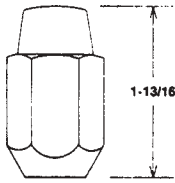

**ST235/80R16" 10 PLY LOAD RANGE E, RADIAL TIRE**

Assembly Number	Wheel Style	Bolt Pattern
16EW16-E	16 x 6 White Spoke Wheel	8 x 6.5
16EW26-E	16 x 6 White Mod Wheel	8 x 6.5
16C26-E	16 x 6 Chrome Mod Wheel	8 x 6.5
16EW96-E	16 x 6 White Mod Wheel	6 x 5.5
16C96-E	16 x 6 Chrome Mod Wheel	6 x 5.5
1666-E	16 x 6 OEM Steel Wheel	8 x 6.5
1646-E	16 x 6 Dual Wheel 4.88 Center	8 x 6.5
1676-E	16 x 6 Dual Wheel 4.75 Center	8 x 6.5
1636-E	16 x 7 Aluminum Mod Wheel	8 x 6.5

**TRAILER TIRE & WHEEL ASSEMBLIES**

**LT215/75R17.5 16 PLY LOAD RANGE H, RADIAL TIRE**

<b>Assembly Number</b>	<b>Wheel Style</b>	<b>Bolt Pattern</b>
1711-H	OEM Steel Wheel 4.75" Center Hole	8 x 6.5
1721-H	OEM Steel Wheel 4.88" Center Hole	8 x 6.5
1741-H	Aluminum Wheel, Stud Mount	8 x 6.5

" 215/75R17.5 LR Rated Capacity of

**CHROME ACORN NUTS,  
STAINLESS STEEL CAPPED ACORN NUT**

TYPE	THREAD SIZE	PART NO.
CHROME ACORN NUTS	7/16" R.H.	1002
13/16" HEX	1/2" R.H.	1404
	12mm x 1.25 R.H.	1006
	12mm x 1.50 R.H.	1007
	14mm x 1.50 R.H.	1009