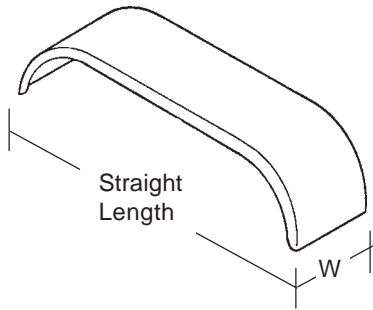

#### 1" Outside Radius 90 Degree Flange 16 Gauge

PART NO.	WIDTH	STRAIGHT LENGTH*	CURVED LENGTH*	HEIGHT*	WHEEL SIZE	AVAILABILITY
<b>Single</b>						
#2105	9"	32"	48"	15.25"	14-15"	S
#2108	10-3/4"	32"	50"	15.25"	14-15"	B
<b>Tandem Tear Drop</b>						
#2121	9"	66"	90"	19.5"	13-14"	S
#2122	9"	72"	96"	20.5"	14-15"	S / B

#### 1" Outside Radius 90 Degree Flange 14 Gauge with Steel Tread Plate

<b>Tandem Tear Drop</b>						
#2122-T	9"	72"	96"	20.5"	14-15"	S
#2124-T	10-3/4"	72"	96"	20.5"	15-16"	S

#### 1" Outside Radius 90 Degree Flange .100 Aluminum Tread Plate

<b>Tandem Tear Drop</b>						
#2199-103AT	10"	72"	98"	20.5"	15-16"	S
#2199-130AT	10"	68"	98"	20.5"	15-16"	S
#2199-134AT	9"	72"	98"	20.5"	15-16"	S

\*Straight Length, Curved Length, and Height Measurements are  $\pm 1/2"$ . These are for reference only.

FENDERS, CONT.

**1.25" Radius Both Sides 14 Gauge**

PART NO.	WIDTH	STRAIGHT LENGTH*	CURVED LENGTH*	HEIGHT*	WHEEL SIZE	AVAILABILITY
<b>Single</b>						
630	6"	24"	30"	7.75"	8" & 12"	S / B
7530	7.5"	24"	30"	7.75"	8" & 12"	S / B
7539	7.5"	30"	39"	10.50"	13-14"	S / B
7548	7.5"	33"	48"	14.50"	14-15"	S / B
948	9"	33"	48"	14.50"	14-15"	S / B
1048**	10"	33"	48"	14.50"	14-15"	S / B
<b>Tandem</b>						
7566T	7.5"	66"	85.50"	17.50"	13-14"	S / B
968T	9"	68"	86.50"	16.50"	15"	S / B
1072T**	10"	72"	90"	17.00"	15-16-16.5"	S / B
<b>Triple</b>						
75102T	7.5"	102"	122"	16.50"	13-14"	S
9102T	9"	102"	122"	16.50"	15"	S / B