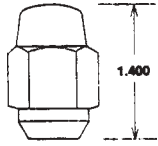

TYPE	THREAD SIZE	PART NO.
CHROME ACORN NUTS	7/16" R.H.	1002
13/16" HEX	1/2" R.H.	1404
	12mm x 1.25 R.H.	1006
	12mm x 1.50 R.H.	1007
	14mm x 1.50 R.H.	1009